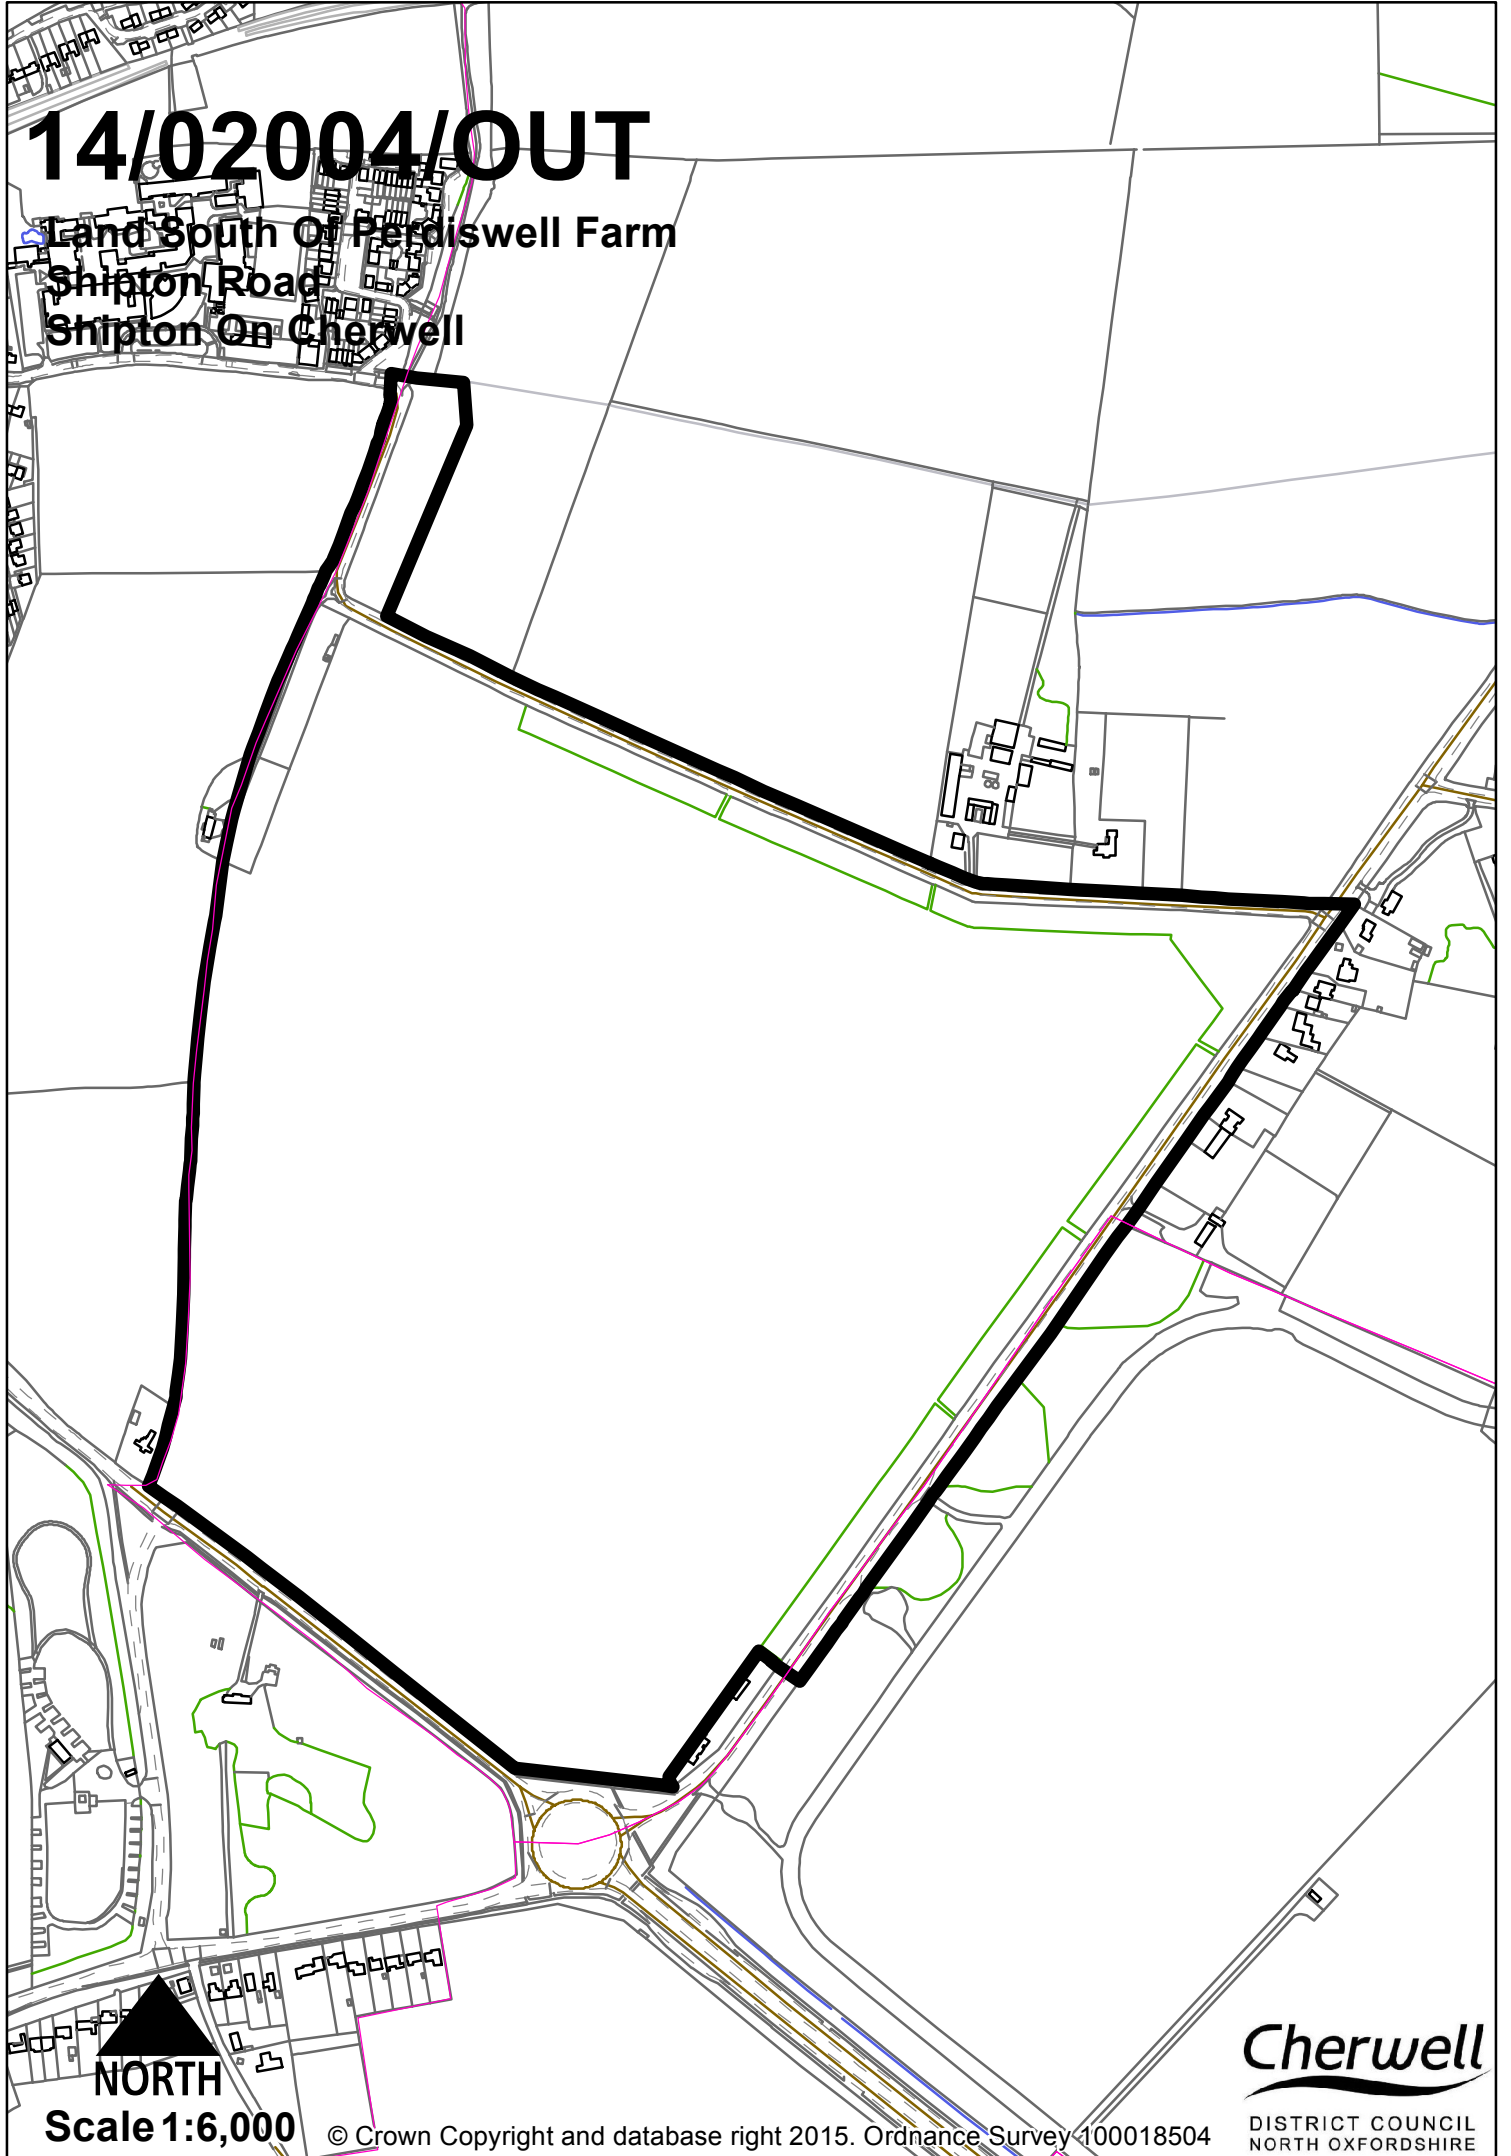

14/02004/OUT

Land South Of Perdiswell Farm
Shipton Road
Shipton On Cherwell

Cherwell

DISTRICT COUNCIL
NORTH OXFORDSHIRE

NORTH
Scale 1:6,000

© Crown Copyright and database right 2015. Ordnance Survey 100018504